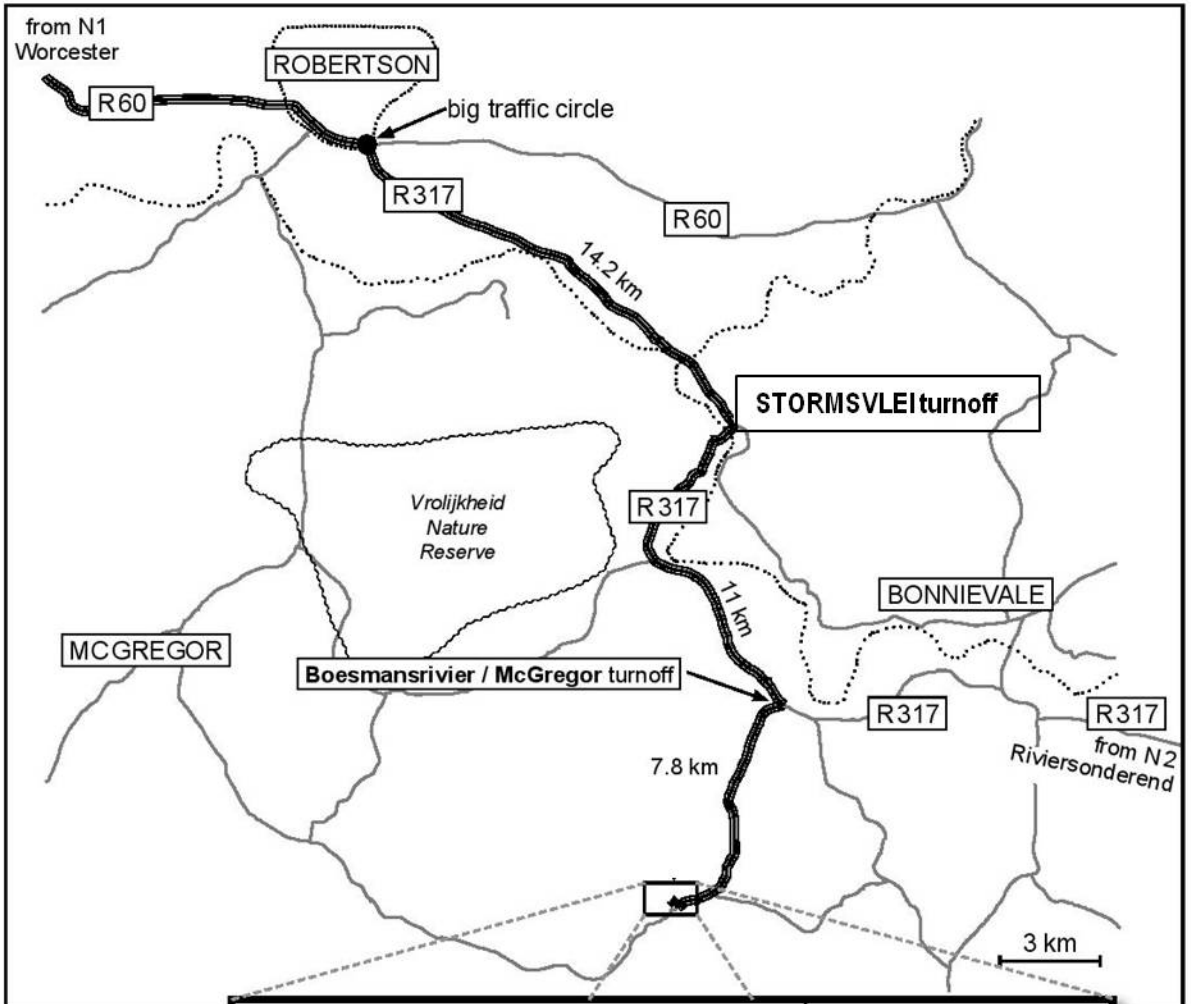

How to get to the Extended Deep-Sky Weekend

<http://www.southernstarparty.org>

Edward Foster (021 9826496 or 083 787 0792)

Lynnette Foster (084 512 9866)

Auke Slotegraaf (074 100 7237)

Key

- route to follow
- road you shouldn't be on
- river

GPS

34° 00' 45.00" S
 19° 59' 43.00" E
 34.01250 South
 19.99528 East