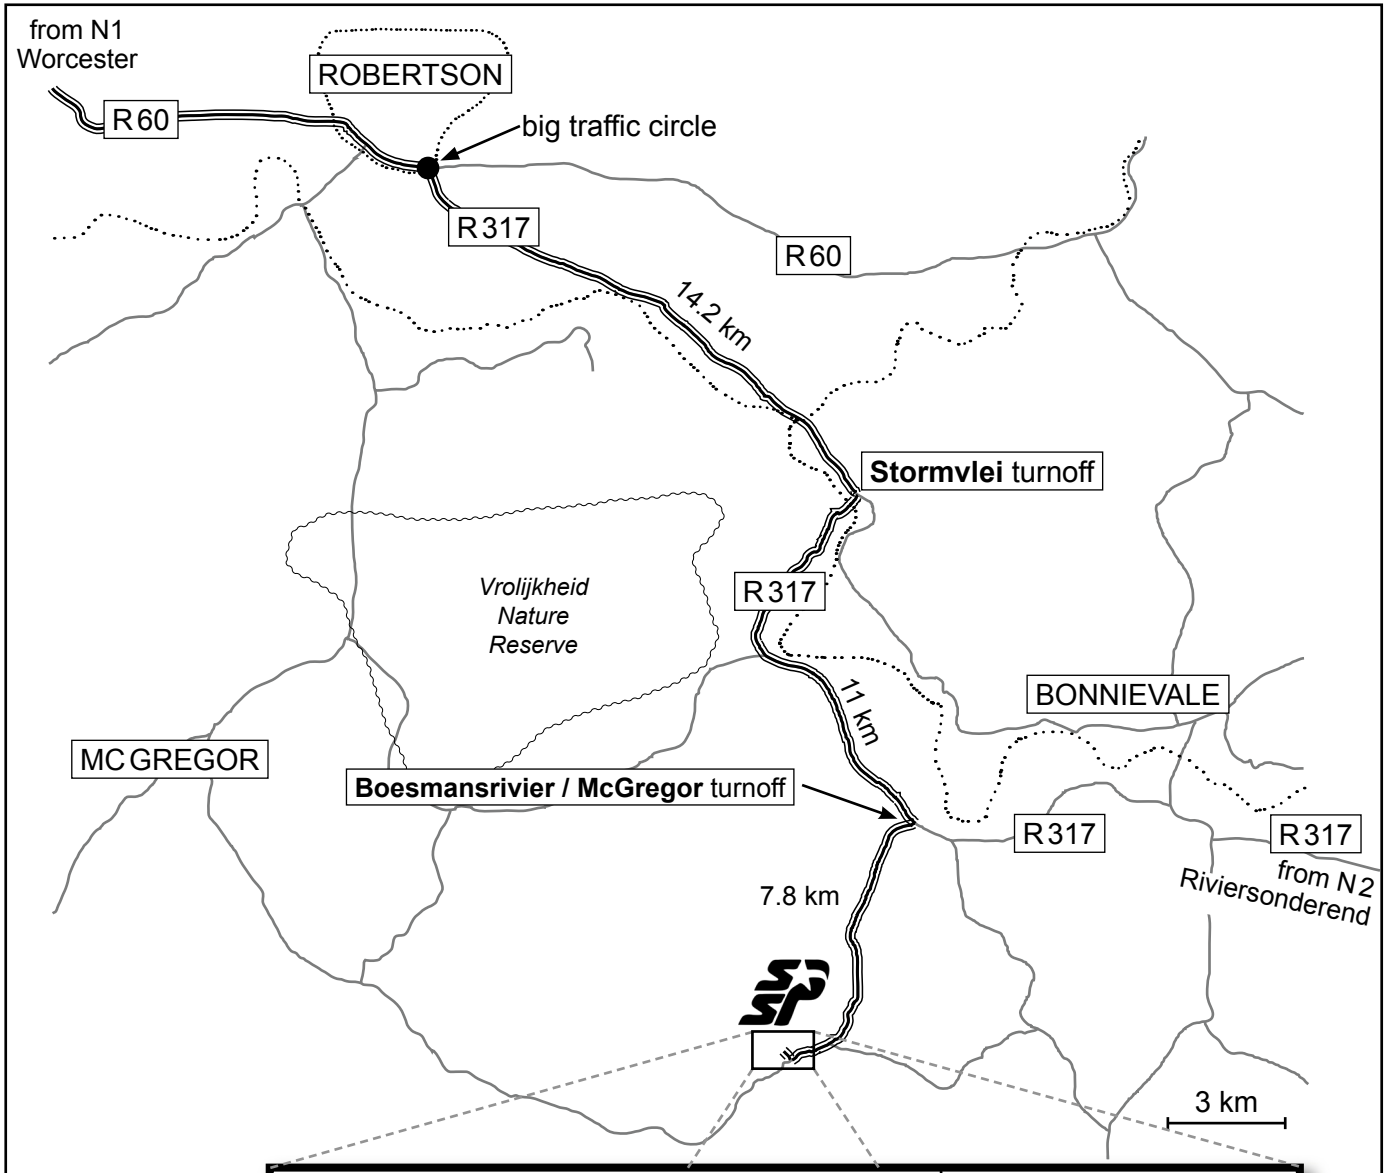

How to get to the Southern Star Party

<http://www.southernstarparty.org>

Edward Foster (021 9826496 or 083 787 0792)

Lynnette Foster (084 512 9866)

Auke Slotegraaf (074 100 7237)

Key

-  route to follow
-  road you shouldn't be on
-  river

GPS

34° 00' 45.00" S
 19° 59' 43.00" E

34.01250 South
 19.99528 East